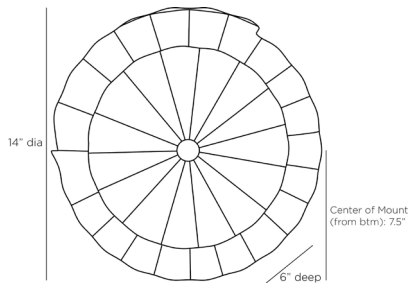

ARTERIO RS

ANNABETH SCONCE

DW106
Dia: 14.00 IN, D: 6 IN
Vintage Brass
Contract Suitable As Is

The natural fluted texture of ginkgo leaves informed our organically appealing fixture of vintage brass. The Annabeth has two staggered layers delivering an extra play of light and shadow. This clever design can be used as a flush mount or as a sconce. Damp-rated, although limited covered outdoor conditions may affect finish. Finish will vary.

APPEARANCE

Material Brass
Finish Will Vary true
Top Coat/Sealant true

DIMENSIONS

Center Of Mount From Btm 7.5 IN
Backplate Dia: 4.50 IN, D: 1 IN

WIRING

UL,EU,SA
Rating Damp
Certification Note WITH BLACK SOCKETS
Cord 0.5 FT, Clear/Silver, SPT-2
Socket 2, Type B - E12
Photographed Bulb Clear Straight Tip Candelabra Bulb
Maximum Watt 40
Voltage 110-120 V