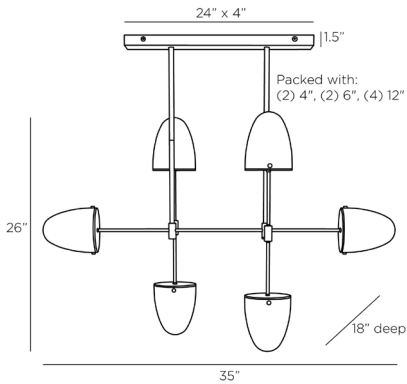

## ALAZANI CHANDELIER

DRC06  
H: 28.5 IN, W: 35 IN, D: 18 IN  
Antique Brass  
Contract Suitable As Is

Rounded cones of white alabaster suspended from linear arms creating a visual grid of light. Reminiscent of taillights on a classic mid-century car, this modernist style in antique brass iron with integrated LED blends the best of whimsical and industrial design. Damp-rated, although limited covered outdoor conditions may affect finish. Finish will vary.

### DIMENSIONS

Chandelier	H: 26 IN, W: 35 IN, D: 18 IN
Minimum Hanging Height	28.5 IN
Maximum Hanging Height	50.5 IN
Canopy	H: 1.5 IN, W: 24 IN, D: 4 IN

### REPLACEMENT PARTS

Replacement Part 1	PIPE-513
Replacement Part 1 Dim	(1) 4", (1) 6", (1) 12"
Replacement Part 2	DRC06SHD