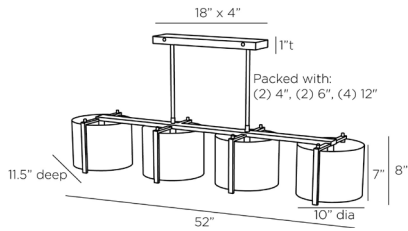

ARTERIOS

ZACHARY CHANDELIER

DRC05
H: 13 IN, W: 52 IN, D: 11.5 IN
Taupe
Contract Suitable As Is

A streamlined linear chandelier adds a sophisticated anchor to any setting. Architectural in scale, a quartet of drum-shaped powder-coated steel shades in taupe are bisected with elegant metal accents of English bronze steel. Suspended from matching dual pipes, this two-toned fixture is a bold statement. Damp-rated, although limited covered outdoor conditions may affect finish.

APPEARANCE

Material Steel
Finish English Bronze, White
Top Coat/Sealant true

DIMENSIONS

Chandelier H: 8 IN, W: 52 IN, D: 11.5 IN
Minimum Hanging Height 13 IN
Maximum Hanging Height 43 IN
Canopy H: 1 IN, W: 18 IN, D: 4 IN

WIRING

Rating UL,EU,SA
Cord Damp
Socket 10 FT, Clear/Silver, SPT
Socket 4, Type A - E26
Photographed Bulb 2" Frosted Globe Bulb
Maximum Watt 60
Voltage 110-120 V

CERTIFICATIONS

Certifications Mexico
Australia, European Union, United Arab Emirates, United States, Canada

COMPLIANCY

UL/ETL Yes
CB Yes
RoHS true

SHIPPING

Product Weight 26.3 LBS
Gross Weight 1 44.32 LBS
Shipping Box 1 H: 13.4 IN, L: 54.8 IN, W: 14.3 IN

REPLACEMENT PARTS

Replacement Part 1 PIPE-447
Replacement Part 1 Dim (1) 4", (1) 6", (1) 12"
Replacement Part 2 CANOPY-659
Replacement Part 2 Dim 1" x 18" x 4"