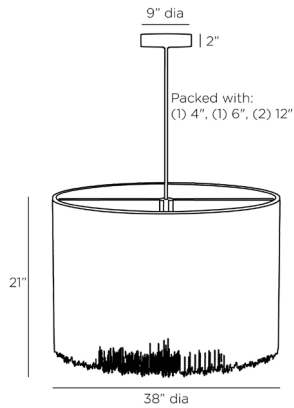

ARTERIOS

BENNET CHANDELIER

DMC20
 H: 27 IN, Dia: 38.00 IN
 Antique Brass
 Contract Suitable As Is

A waterfall of antique brass iron chains encircles an integrated LED ring on this contemporary chandelier. Its light-inspired feature plays with shadow and illumination to dramatic effect. Elegance personified; it will add a touch of drama to any space. Damp-rated, although limited covered outdoor conditions may affect finish.

APPEARANCE

Material Iron
 Top Coat/Sealant true

DIMENSIONS

Chandelier H: 21 IN, Dia: 38.00 IN
 Minimum Hanging Height 27 IN
 Maximum Hanging Height 57 IN
 Canopy H: 2 IN, Dia: 9.00 IN

WIRING

UL,EU,SA
 Rating Damp
 LED Color Temp 2700K
 LED Compatible Dimmer 0-10 V Dimmer
 LED Lumens 4572
 Certification Note PENDING REVIEW
 Cord 10 FT, Clear/Silver, SPT
 Socket 1, Integrated LED
 Maximum Watt 45
 Voltage 110-120 V
 LED Lifespan 20,000

REPLACEMENT PARTS

Replacement Part 1 PIPE-513
 Replacement Part 1 Dim (1) 4", (1) 6", (1) 12"

CONTRACT

Contract Suitable true