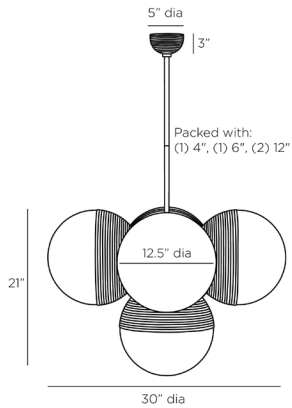

ARTERIOS

BAPTISTE CHANDELIER

DMC14
H: 25.5 IN, Dia: 30.00 IN
Antique Brass, Opal Glass
Contract Suitable As Is

A mid-20th century European interpretation of antique street lights, the five-light Baptiste adds a hint of sophisticated playfulness to any abode. Five globes of opal glass are suspended in antique brass over iron settings to add illumination to every corner. Damp-rated, although limited covered outdoor conditions may affect finish. Finish will vary.

APPEARANCE

Material	Glass
Finish	Opal
Finish Will Vary	true
Top Coat/Sealant	true

DIMENSIONS

Chandelier	H: 21 IN, Dia: 30.00 IN
Minimum Hanging Height	25.5 IN
Maximum Hanging Height	53.5 IN
Canopy	H: 3 IN, Dia: 5.00 IN

WIRING

	UL,EU,SA
Rating	Damp
Cord	10 FT, Clear/Silver, SPT
Socket	5, Type A - E26
Photographed Bulb	Large Clear Tubular Bulb
Maximum Watt	60
Voltage	110-120 V

CERTIFICATIONS

Certifications	Mexico Australia, European Union, United Arab Emirates, United States, Canada
----------------	--

COMPLIANCY

UL/ETL	Yes
CB	Yes
RoHS	true

SHIPPING

Shipping Requirements	TruckShip
Product Weight	22.5 LBS
Gross Weight 1	39.02 LBS
Shipping Box 1	H: 32.7 IN, L: 34.5 IN, W: 34.5 IN

REPLACEMENT PARTS

Replacement Part 1	PIPE-513
Replacement Part 1 Dim	(1) 4", (1) 6", (1) 12"
Replacement Part 2	CANOPY-665
Replacement Part 2 Dim	2" x 4.5" DIA