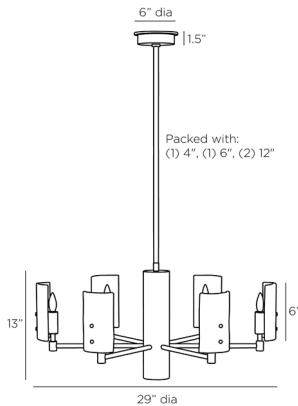

ARTERIOS

ZEKI CHANDELIER

DMC12
H: 19.5 IN, Dia: 29.00 IN
Chattered Antique Brass
Contract Suitable As Is

Six half-cylinder shades, crafted with clear seedy slump glass, are punctuated with decorative screws of antique brass. Suspended from an antique brass body with an intriguing mix of smooth and chattered texture, this luxe fixture lends a flattering, diffused effect to any room. Damp-rated, although limited covered outdoor conditions may affect finish. Finish will vary.

APPEARANCE

Material	Glass, Iron, Steel
Material Type	Chattered, Seedy Slump
Finish	Antique Brass, Clear
Finish Will Vary	true
Top Coat/Sealant	true

DIMENSIONS

	6
Chandelier	H: 13 IN, Dia: 29.00 IN
Minimum Hanging Height	19.5 IN
Maximum Hanging Height	49.5 IN
Canopy	H: 1.5 IN, Dia: 6.00 IN

WIRING

	UL,EU,SA
Rating	Damp
Cord	10 FT, Clear/Silver, SVT
Socket	6, Type B - E12
Photographed Bulb	Clear Straight Tip Candelabra Bulb
Maximum Watt	60
Voltage	110-120 V

CERTIFICATIONS

	Mexico
Certifications	Australia, European Union, United Arab Emirates, United States, Canada

COMPLIANCY

UL/ETL	Yes
CB	Yes
RoHS	true

SHIPPING

Product Weight	13.2 LBS
Gross Weight 1	28.2 LBS
Shipping Box 1	H: 10 IN, L: 28 IN, W: 28 IN

REPLACEMENT PARTS

Replacement Part 1	PIPE-257
Replacement Part 1 Dim	(1) 4", (1) 6", (1) 12"
Replacement Part 2	CANOPY-687
Replacement Part 2 Dim	1.5" x 6" DIA