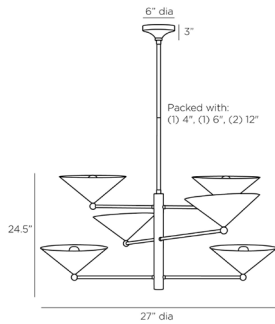

## MCVEY CHANDELIER

DLC21  
H: 31.5 IN, Dia: 27.00 IN  
Antique Brass  
Contract Suitable As Is

The kinetic charm of mid-century design is reflected in our McVey. Inspired by modern art mobiles, it was made to be equally impactful when hung from low or high ceilings. Cantilevered rods of steel finished in antiqued brass are offset by upward-facing conical shades lacquered in paprika, while pure white interiors reflect light to create a warm, even glow. Damp-rated, although limited covered outdoor conditions may affect finish.

### DIMENSIONS

Chandelier H: 24.5 IN, Dia: 27.00 IN  
Minimum Hanging Height 31.5 IN  
Maximum Hanging Height 61.5 IN  
Canopy H: 3 IN, Dia: 6.00 IN

### REPLACEMENT PARTS

Replacement Part 1 PIPE-422  
Replacement Part 1 Dim (1) 4", (1) 6", (1) 12"  
Replacement Part 2 CANOPY-658  
Replacement Part 2 Dim 2" x 6" DIA