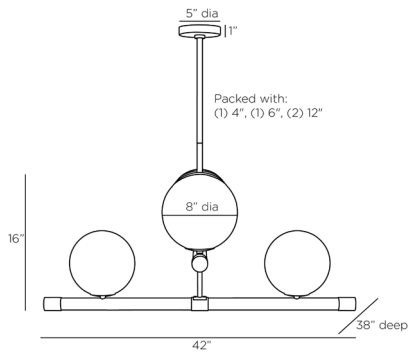

ARTERIOS

YATES CHANDELIER

DLC01

H: 22 IN, W: 42 IN, D: 38 IN

Antique Brass

Contract Suitable As Is

Staggered oversized globes of opal glass are cantilevered on chattered antique brass supports. The effect lends a gentle glow to every corner while adding a sleek asymmetry to your décor. Each support is accented with gray ash wood cuffs. Damp-rated, although limited covered outdoor conditions may affect finish. Finish will vary.

APPEARANCE

Material	Glass, Iron, Wood
Material Type	Chattered
Finish	Antique Brass, Grey Ash, Opal
Finish Will Vary	true
Top Coat/Sealant	true

DIMENSIONS

Globe	Dia: 8.00 IN
Chandelier	H: 16 IN, W: 42 IN, D: 38 IN
Minimum Hanging Height	21 IN
Maximum Hanging Height	43 IN
Canopy	H: 1 IN, Dia: 5.00 IN

WIRING

	UL,EU,SA
Rating	Damp
Cord	10 FT, Clear/Silver, SPT
Socket	8, Type B - E12
Photographed Bulb	Clear Straight Tip Candelabra Bulb
Maximum Watt	40
Voltage	110-120 V

CERTIFICATIONS

Certifications	Mexico Australia, European Union, United Arab Emirates, United States, Canada
----------------	--

COMPLIANCY

UL/ETL	Yes
CB	Yes
RoHS	true

SHIPPING

Product Weight	17.2 LBS
Gross Weight 1	24.25 LBS
Shipping Box 1	H: 11.42 IN, L: 44.9 IN, W: 34.1 IN

REPLACEMENT PARTS

Replacement Part 1	PIPE-513
Replacement Part 1 Dim	(1) 4", (1) 6", (1) 12"
Replacement Part 2	CANOPY-553
Replacement Part 2 Dim	1" x 5" DIA