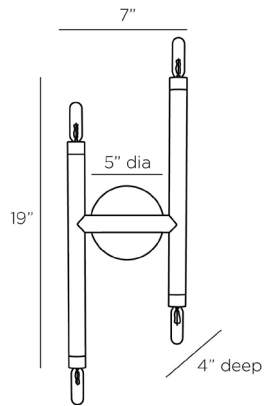

ARTERIOS

BALLARD FLUSH MOUNT

DFI03

H: 19 IN, W: 7 IN, D: 4 IN

Antique Brass

Contract Suitable As Is

The staggered bars of our sleek Ballard add an industrial charm offset with a two-tone finish. Crafted of antique brass-plated iron with bronze accents, its intriguing form recalls the linear spacing between bricks. This clever tubular design can also be mounted as a sconce. Damp-rated, although limited covered outdoor conditions may affect finish.

APPEARANCE

Material	Iron
Finish	Bronze
Top Coat/Sealant	true

DIMENSIONS

Canopy	H: 1 IN, Dia: 5.00 IN
--------	-----------------------

WIRING

	UL,EU,SA
Rating	Damp
Certification Note	CANNOT BE REWIRED FOR INTL USE.
Cord	10 FT, Clear/Silver, SPT-2
Socket	4, Type B - E12
Photographed Bulb	Small Clear Tubular Bulb
Maximum Watt	40
Voltage	110-120 V

CERTIFICATIONS

	Mexico
Certifications	United States, Canada

COMPLIANCY

UL/ETL	Yes
RoHS	true

SHIPPING

Product Weight	4 LBS
Gross Weight 1	11 LBS
Shipping Box 1	H: 17 IN, L: 20 IN, W: 16 IN

CONTRACT

Contract Suitable	true
-------------------	------