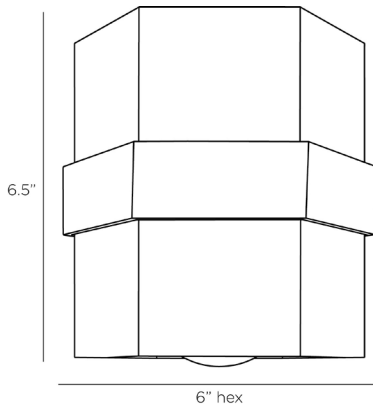

ARTERIOS

BRISTOL FLUSH MOUNT

DFC10
H: 6.5 IN, W: 6 IN, D: 6 IN
Antique Brass
Contract Suitable As Is

A hexagonal form of iron plated in antique brass draws from the pleasing lines of classical architectural columns. For visual interest, this flush mount is encircled with a lightly textured band of English bronze finished iron to emphasize its shape. Damp-rated, although limited covered outdoor conditions may affect finish. Finish will vary.

APPEARANCE

Material	Iron
Material Type	Textured
Finish	English Bronze
Finish Will Vary	true
Top Coat/Sealant	true

WIRING

	UL,EU,SA
Rating	Damp
Cord	0.5 FT, Black/White, SVT
Socket	1, Type A - E26
Photographed Bulb	3" Frosted Globe Bulb
Maximum Watt	60
Voltage	110-120 V

CERTIFICATIONS

Certifications	Mexico Australia, European Union, United Arab Emirates, United States, Canada
----------------	--

COMPLIANCY

UL/ETL	Yes
CB	Yes
RoHS	true

SHIPPING

Product Weight	3.3 LBS
Gross Weight 1	8 LBS
Shipping Box 1	H: 22 IN, L: 20 IN, W: 8.7 IN