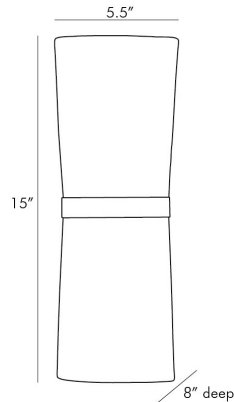

ARTERIOS

INWOOD SINGLE SCONCE

49398

H: 15 IN, W: 5.5 IN, D: 8 IN

Antique Brass, Ivory Microfiber

Contract Suitable As Is

The Inwood Sconce takes a step in the solo direction with this single-style version. It's highlighted by an antique brass band and an ivory microfiber shade that allows light to emit atop and below the sconce. Pair with another and hang in a hallway or foyer. Damp-rated, although limited covered outdoor conditions may affect finish.

APPEARANCE

Material	Microfiber, Steel
Finish	Antique Brass, Ivory
Top Coat/Sealant	false

DIMENSIONS

Center Of Mount From Btm	8 IN
Backplate Mount	H: 6 IN, W: 4 IN, D: 1 IN H: 5.5 IN, W: 3.5 IN

WIRING

	UL,EU,SA
Rating	Damp
Cord	1 FT, Black/White, SVT
Socket	2, Type B - E12
Maximum Watt	40
Voltage	110-120 V

CERTIFICATIONS

Certifications	Mexico European Union, United Arab Emirates, United States, Canada
----------------	---

COMPLIANCY

UL/ETL	Yes
CB	Yes
RoHS	true

SHIPPING

Product Weight	2 LBS
Gross Weight 1	4.6 LBS
Shipping Box 1	H: 13 IN, L: 13 IN, W: 9.2 IN