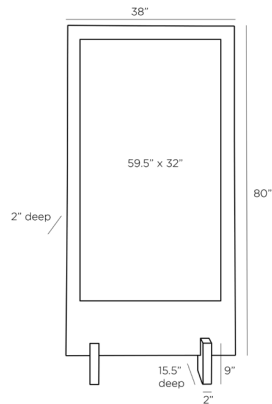

ARTERIOS

BANFI FLOOR MIRROR

JAY JEFFERS

DJ2062

H: 80 IN, W: 38 IN, D: 15.5 IN

Ebony

Contract Suitable As Is

Check yourself! This full length mirror with an ebony oak wood veneer frame is strength in character. Float it in a room on it's stand or hang it on the wall. Security cleat hanging hardware.

APPEARANCE

Material	Mirror, Oak Veneer
Finish	Ebony, Plain
Finish Will Vary	true
Top Coat/Sealant	true

DIMENSIONS

	2
Foot Print	W: 31 IN, D: 15.5 IN
Mirror Size	H: 59.5 IN, W: 32 IN
Clearance	5 IN

SHIPPING

Shipping Requirements	TruckShip
Product Weight	88.18 LBS
Gross Weight 1	268.96 LBS
Shipping Box 1	H: 47 IN, L: 39 IN, W: 11 IN

ADDITIONAL INFO

Hanger Position	Vertical Only
Hanger Type	Security Cleat
Hanger Size	18"