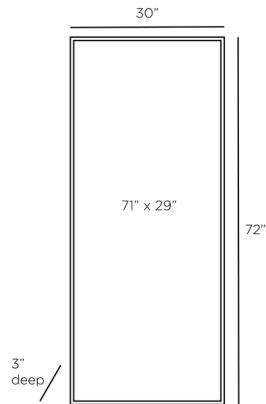

## REMUS FLOOR MIRROR

6984  
H: 72 IN, W: 30 IN, D: 3 IN  
Ebony  
Contract Suitable As Is

The stylized Remus floor mirror invites an industrial edge into any space. A combination of antiqued mirror and ebony mango wood resides in an antique brass frame with hole-punched side details, which are inspired by architectural I-beams. The mirror can be hung vertically or horizontally, and is fitted with a security cleat for hanging. Finish will vary.

### DIMENSIONS

Mirror Size	H: 71 IN, W: 29 IN
-------------	--------------------

### SHIPPING

Shipping Requirements	TruckShip
Product Weight	85.5 LBS
Gross Weight 1	141.5 LBS
Shipping Box 1	H: 79 IN, L: 11 IN, W: 40 IN

### ADDITIONAL INFO

Hanger Position	Vertical & Horizontal
Hanger Type	Security Cleat
Hanger Size	24", 34"