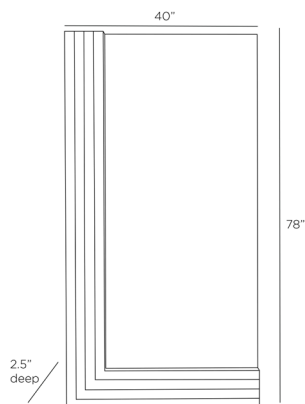

ARTERIOS

ROXY FLOOR MIRROR

6945
H: 78 IN, W: 40 IN, D: 2.5 IN
Ebony
Contract Suitable As Is

This style statement is created in ebony and smoke oak veneer that join together in an optical striping effect. The graphic Roxy floor mirror offers bold contrast, with a silhouette reminiscent of a doorway. The beveled mirror is fitted with a cleat for secure hanging vertically. Finish will vary.

APPEARANCE

Material	Mirror, Oak Veneer, Suede
Material Type	Beveled
Finish	Ebony, Plain, Smoke, Taupe
Finish Will Vary	true
Top Coat/Sealant	false

DIMENSIONS

Mirror Size	1 H: 70 IN, W: 32 IN
-------------	-------------------------

SHIPPING

Product Weight	105 LBS
Gross Weight 1	144.87 LBS
Shipping Box 1	H: 46 IN, L: 9 IN, W: 88 IN

ADDITIONAL INFO

Hanger Position	Vertical Only
Hanger Type	Security Cleat
Hanger Size	18"

CONTRACT

Contract Suitable	true
-------------------	------