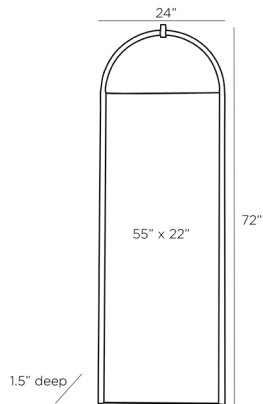

ARTERIOS

SHEVLIN FLOOR MIRROR

6942

H: 72 IN, W: 24 IN, D: 1.5 IN

Graphite

Contract Suitable As Is

The Shelvin floor mirror unites graceful lines with handsome finishes. The mirror is designed with an arched graphite leather and blackened bronze steel frame with an antique brass accent on top, reminiscent of a delicate arbor, which creates a relief for the mirror set inside. The mirror is fitted with a security cleat for hanging vertically. Leather may vary.

APPEARANCE

Material	Brass, Leather, Mirror, Steel
Finish	Antique Brass, Blackened Bronze, Graphite, Plain
Finish Will Vary	true
Top Coat/Sealant	false

DIMENSIONS

Mirror Size	H: 59 IN, W: 22 IN
-------------	--------------------

SHIPPING

Shipping Requirements	TruckShip
Product Weight	48.5 LBS
Gross Weight 1	65 LBS
Shipping Box 1	H: 76 IN, L: 6 IN, W: 28.25 IN

ADDITIONAL INFO

Hanger Position	Vertical Only
Hanger Type	Security Cleat
Hanger Size	12"