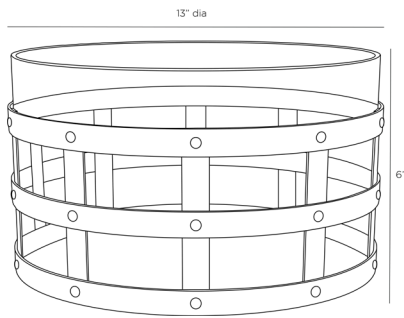

ARTERIOS

RIVET CENTERPIECE

BARRY DIXON

GDAVI02

H: 6 IN, Dia: 13.00 IN

Blackened Iron

Contract Suitable As Is

As a blackened iron basket fitted with a clear hammered glass cylinder, this ample vase is perfect for larger limbs and branches, or fill it with oranges, lemons, or green apples as a colorful sculpture.

APPEARANCE

Material	Glass, Iron
Material Type	Hammered
Finish	Clear
Finish Will Vary	true
Top Coat/Sealant	false

DIMENSIONS

Foot Print	Dia: 13.00 IN
Opening	Dia: 11.00

SHIPPING

Product Weight	10 LBS
Gross Weight 1	15.4 LBS
Shipping Box 1	H: 15.25 IN, L: 15.25 IN, W: 16.5 IN