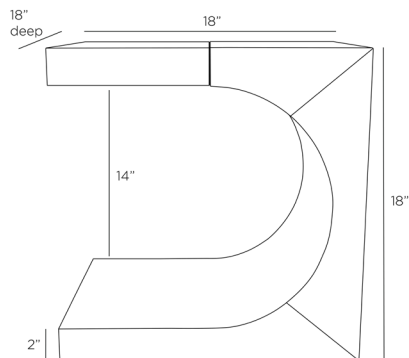

ARTERIOS

WEBSTER END TABLE

FE114

H: 18 IN, W: 18 IN, D: 18 IN

Antique Brass

Contract Recommendations: Adding a lacquer coating provides additional protection

Our C-shaped Webster end table strikes a fine balance of style and warmth. Playing with positive and negative space, the piece is clad in hand-hammered antique brass and features a cantilevered tabletop, split with contrasting ebony oak. Finish will vary.

APPEARANCE

Material	Brass, Wood
Material Type	Clad, Oak
Finish	Antique Brass
Finish Will Vary	true
Top Coat/Sealant	false

DIMENSIONS

Foot Print	W: 18 IN, D: 18 IN
Clearance	14"
Diagonal Dimension	IN

SHIPPING

Product Weight	30 LBS
Gross Weight 1	39.6 LBS
Shipping Box 1	H: 21 IN, L: 21 IN, W: 21 IN

CONTRACT

Contract Suitable	Adding a lacquer coating provides additional protection
-------------------	---