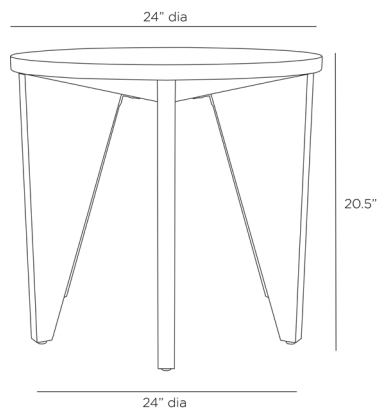

ARTERIOS

TALBOT END TABLE

FE113

H: 20.5 IN, Dia: 24.00 IN

Ebony

Contract Recommendations: Adding a lacquer coating provides additional protection

Our round Talbot end table is created in a simple planer construction, with six inverted, conical legs. Designed in a lower height, the richly grained, ebony wood table is the ideal accompaniment to a low-slung sofa. Finish will vary.

APPEARANCE

Material	Wood
Material Type	Mango
Finish Will Vary	true
Top Coat/Sealant	false

DIMENSIONS

Foot Print	Dia: 24.00 IN
Clearance	19.5"
Diagonal Dimension	28.5" IN

SHIPPING

Product Weight	25 LBS
Gross Weight 1	31.9 LBS
Shipping Box 1	H: 26.5 IN, L: 26.5 IN, W: 22.5 IN