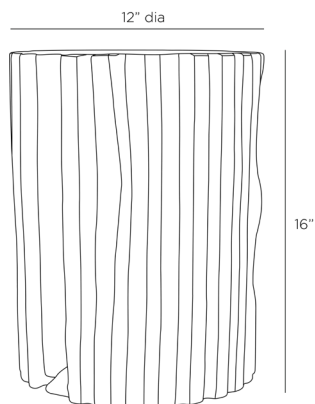

# ARTERIO RS

## WILBUR ACCENT TABLE

FAS01

H: 16 IN, Dia: 12.00 IN

Ebony

Contract Recommendations: Adding a lacquer coating provides additional protection

Earthy and elegant, the Wilbur side table is designed with fluting reminiscent of columns. Hand-carved in solid, ebony teak root, the organic accent displays gauged features—indicative of the natural beauty of the material—lending a stump-like, found-object sensibility. Finish will vary.

### DIMENSIONS

Foot Print	Dia: 12.00 IN
Diagonal Dimension	IN