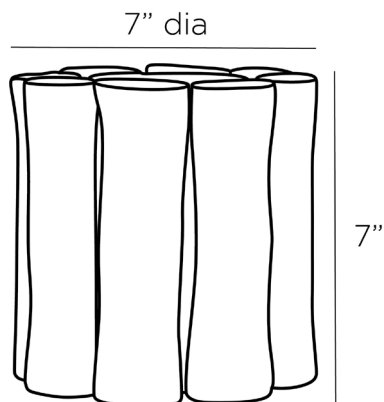

ARTERIO RS

VESCOVI VASE

AVC05

H: 7 IN, Dia: 7.00 IN

Gold

Contract Suitable As Is

The Vescovi vase was designed to ignite creativity. The piece is formed with irregularly shaped tubes of matte gold ceramic that surround the larger interior opening. The watertight bud vase is both pretty and playful and presents myriad display options for flowers and greenery.

APPEARANCE

Material Ceramic
Top Coat/Sealant false

DIMENSIONS

Foot Print Dia: 7.00 IN
Opening Dia: 3.00

SHIPPING

Product Weight 5 LBS
Gross Weight 1 10 LBS
Shipping Box 1 H: 8.5 IN, L: 8.5 IN, W: 8.5 IN

ADDITIONAL INFO