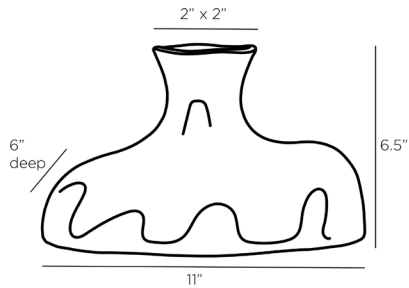

ARTERIOURS

TILBURY VASE

AVC04
H: 6.5 IN, W: 11 IN, D: 6 IN
Gunmetal
Contract Suitable As Is

The Tilbury dares to be bold. The vase is rendered in an expressive de-colletage form in matte gunmetal ceramic. Use the watertight accent to hold a favorite bloom, or as an evocative tabletop accessory.

APPEARANCE

Material Ceramic
Top Coat/Sealant false

DIMENSIONS

Foot Print W: 11 IN, D: 6 IN
Opening W: 2, D: 2

SHIPPING

Product Weight 3 LBS
Gross Weight 1 6 LBS
Shipping Box 1 H: 8 IN, L: 11 IN, W: 8 IN

ADDITIONAL INFO