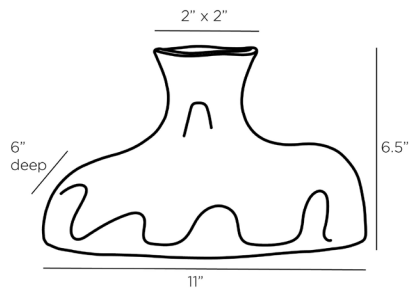

## TILBURY VASE

AVC03  
H: 6.5 IN, W: 11 IN, D: 6 IN  
Gold  
Contract Suitable As Is

The Tilbury dares to be bold. The vase is rendered in an expressive de-colletage form in the gold ceramic. Use the watertight accent to hold a favorite bloom, or as an evocative tabletop accessory.

### DIMENSIONS

Foot Print	W: 11 IN, D: 6 IN
Opening	W: 2, D: 2