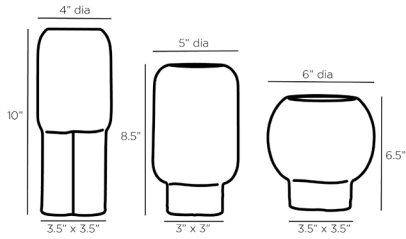

ARTERIOS

TUTWELL VASES, SET OF 3

AVC01

Forest Reactive

Contract Suitable As Is

Our trio of Tutwell vases are crafted from reactive glaze ceramic in three different shapes and sizes. The organic pod- and capsule-shaped vases, in a neutral forest reactive glaze, are designed with fantasy-inspired feet as a base finished in antique brass. Finish and dripping will vary.

APPEARANCE

Material	Ceramic
Material Type	Matte
Finish	Antique Brass
Finish Will Vary	true
Top Coat/Sealant	false

DIMENSIONS

Foot Print Large	W: 3.5 IN, D: 3.5 IN
Foot Print Medium	W: 3, D: 3
Foot Print Small	W: 3.5 IN, D: 3.5 IN
Large Set Opening	2.50
Medium Set Opening	2.50
Small Set Opening	3.50

SHIPPING

Product Weight	6 LBS
Gross Weight 1	7.05 LBS
Shipping Box 1	H: 16 IN, L: 7 IN, W: 16 IN

ADDITIONAL INFO

Features	Water Tight
----------	-------------

CONTRACT

Contract Suitable	true
-------------------	------