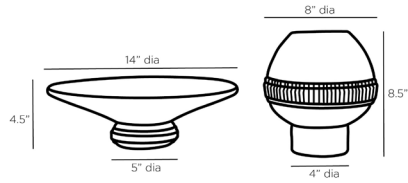

ARTERIO RS

TAZA TABLETOP SET

ATS02

Graphite and Ivory
Contract Suitable As Is

Our two-tone Taza centerpiece and vase set bestows an artisanal character to any tabletop. The pair is designed in contrasting graphite and ivory terracotta with opposing matte and gloss finishes. Carved, textured bands, reminiscent of tramp art, decorate each piece. Finish will vary.

APPEARANCE

Material	Terracotta
Material Type	Matte
Finish	Ivory
Finish Will Vary	true
Top Coat/Sealant	false

DIMENSIONS

Foot Print Large	Dia: 4.00 IN
Foot Print Small	Dia: 5.00 IN

SHIPPING

Product Weight	13 LBS
Gross Weight 1	13.67 LBS
Shipping Box 1	H: 29.13 IN, L: 17.91 IN, W: 12.8 IN