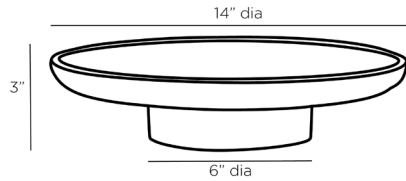

ARTERIOS

TRENTI CENTERPIECE

ATS01
H: 3 IN, Dia: 14.00 IN
Espresso & White
Contract Suitable As Is

Our Trenti pedestal centerpiece is crafted in resin, using a specialized technique that renders a look much like the splash of cream when it meets black coffee. In rich, neutral shades of espresso and white, the bold accent is sure to wake up any interior. Each piece will vary.

APPEARANCE

Material	Resin
Finish Will Vary	true
Top Coat/Sealant	false

DIMENSIONS

Foot Print	Dia: 6.00 IN
------------	--------------

SHIPPING

Product Weight	4 LBS
Gross Weight 1	4.41 LBS
Shipping Box 1	H: 15.74 IN, L: 15.74 IN, W: 7.87 IN