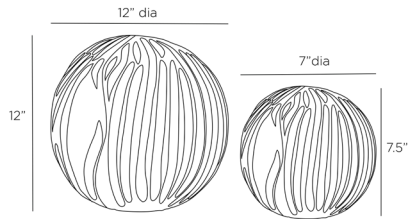

ARTERIO S

UBERTO SCULPTURE, SET OF 2

ASS01

Ebony

Contract Suitable As Is

With a found-object sensibility, our Uberto sculptures are created from a carved teak root ball. The larger ebonized ball and smaller, naturally finished ball impart an earthy, artisanal look in any space. Finish will vary.

APPEARANCE

Material	Teak Root
Material Type	
Finish	Natural
Finish Will Vary	true
Top Coat/Sealant	false

SHIPPING

Product Weight	21 LBS
Gross Weight 1	15.5 LBS
Gross Weight 2	8.8 LBS
Shipping Box 1	H: 12.2 IN, L: 12.2 IN, W: 12.2 IN
Shipping Box 2	H: 8.3 IN, L: 8.3 IN, W: 8.3 IN