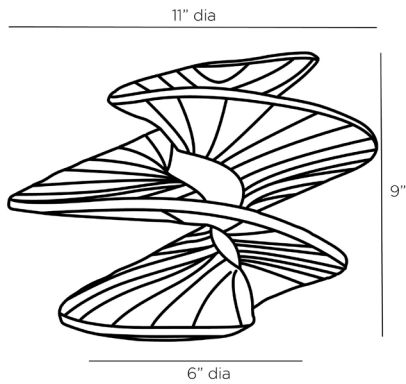

# ARTERIO RS

## UZIMA SCULPTURE

ASI02  
H: 9 IN, Dia: 11.00 IN  
Antique Brass  
Contract Suitable As Is

Nodding to midcentury design, our Uzima tabletop sculpture celebrates contrast, in bold etched aluminum that is molded in a spiraling, organic form. The art object, in a warm, antique brass finish, adds a touch of vintage character to any space.

### APPEARANCE

Material	Aluminum
Material Type	Cast
Top Coat/Sealant	false

### DIMENSIONS

Foot Print	Dia: 6.00 IN
------------	--------------