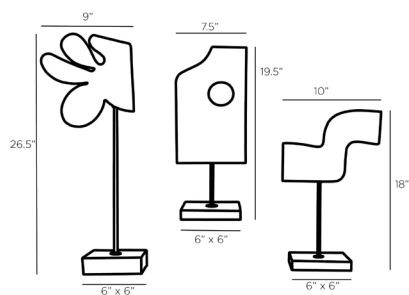

ARTERIO RS

URI SCULPTURES, SET OF 3

ASC05

Charcoal

Contract Suitable As Is

Creatively rooted in abstract expressionism, this trio of Uri sculptures form a combination of unique compositions together or apart. The gestural art pieces are carved from contrasting charcoal and ivory ricestone composite and mounted on bronzed steel, with bases of clear crystal. Finishes will vary.

APPEARANCE

Material	Crystal, Ricestone, Steel
Material Type	Composite
Finish	Bronze, Clear, Ivory
Finish Will Vary	true
Top Coat/Sealant	false

DIMENSIONS

Foot Print Large	W: 6 IN, D: 6 IN
Foot Print Medium	W: 6, D: 6
Foot Print Small	W: 6 IN, D: 6 IN

SHIPPING

Product Weight	28 LBS
Gross Weight 1	30.64 LBS
Shipping Box 1	H: 13.38 IN, L: 12.63 IN, W: 30.25 IN

CONTRACT

Contract Suitable	true
-------------------	------