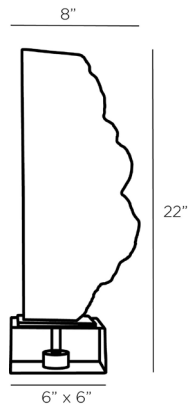

ARTERIO R S

TAOS SCULPTURE

ASC03
H: 22 IN, W: 8 IN, D: 6 IN
White
Contract Suitable As Is

Drawing inspiration from 20th century modernism, the Taos sculpture is chiseled from white alabaster to reveal a craggy, raw edge on one side and a smooth, vertical plane on the other. A antique brass steel plate tops the translucent crystal base. Finish will vary.

APPEARANCE

Material	Alabaster, Crystal, Steel
Material Type	Chiseled
Finish	Antique Brass, Clear
Finish Will Vary	true
Top Coat/Sealant	false

DIMENSIONS

Foot Print	W: 6 IN, D: 6 IN
------------	------------------

SHIPPING

Product Weight	25 LBS
Gross Weight 1	27.3 LBS
Shipping Box 1	H: 12 IN, L: 10 IN, W: 26.63 IN

CONTRACT

Contract Suitable	true
-------------------	------