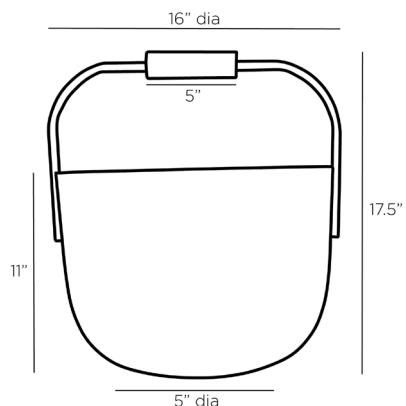

ARTERIOS

VERMEER FIREWOOD BASKET

AFI02

H: 17.5 IN, Dia: 16.00 IN

Blackened Aluminum

Contract Suitable As Is

A fireplace accessory with serious presence, the Vermeer firewood basket is formed from blackened cast aluminum and features a wood handle of mango wood finished in smoke. The oversized vessel offers a stylish way to bundle logs, kindling or other home furnishings. Finish will vary.

APPEARANCE

Material	Aluminum, Wood
Material Type	Cast, Mango
Finish	Smoke
Finish Will Vary	true
Top Coat/Sealant	false

DIMENSIONS

Foot Print	Dia: 5.00 IN
Handle	H: 2, W: 5, D: 2
Opening	H: 11, Dia: 16.00

SHIPPING

Product Weight	14 LBS
Gross Weight 1	20.28 LBS
Shipping Box 1	H: 18.5 IN, L: 18.5 IN, W: 22.5 IN

ADDITIONAL INFO

Features	Sustainable
----------	-------------

CONTRACT

Contract Suitable	true
-------------------	------