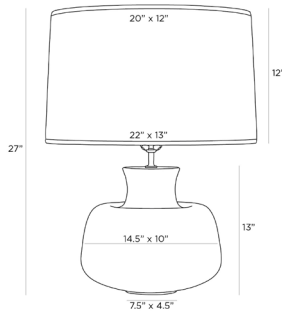

ARTERIOS

TABOR LAMP

PTE01-SH006
 H: 27 IN, W: 22 IN, D: 13 IN
 Frosted Blue Reactive, Ceramic
 Contract Suitable As Is

Expressing artisanal beauty in frosted blue reactive glaze, the oversized Tabor table lamp is rendered in a classical urn shape. The bulbous, ceramic vessel is finished in an off-white linen drum shade, lined in white cotton, that follows the oval shape of the base. Finish will vary.

APPEARANCE

Material	Ceramic, Cotton, Linen, Steel
Finish	Antique Brass, Off-White, White
Finish Will Vary	true
Top Coat/Sealant	false
Finial Description	Antique Brass Sphere
Finial Dimension	1" Sphere

DIMENSIONS

Shade	Top: 12 IN, Top: 20 IN, D: 13 IN, W: 22 IN, Side: 12 IN
Body	H: 13 IN, W: 14.5 IN, D: 10 IN
Neck	Dia: 0.50 IN
Foot Print	W: 7.5 IN, D: 4.5 IN
Harp	8" Brass IN

WIRING

Rating	3C,AE,AU,EU,SA,UK,UL
Tilt Test	Indoor Only
Cord	10 Degrees - AU 10 FT, Back of Lamp Base, Clear/Silver, SPT-2
Socket	1, Brass, Type A - E26
Switch	3-Way Rotary, At Socket
Maximum Watt	150
Voltage	110-120 V