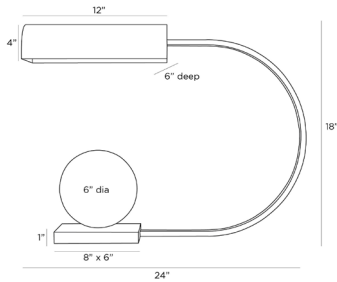

## VENICE LAMP

PDC09  
H: 18 IN, W: 24 IN, D: 6 IN  
Antique Brass, Steel  
Contract Suitable As Is

The Venice desk lamp exudes opulence, created in exaggerated forms and luxe materials. The pharmacy-style lamp strikes a sculptural profile, designed with a swooping arm in English bronzed-steel and a curved steel shade in a gleaming, antique brass finish. A white alabaster orb floats atop an antique brass steel base, completing the dramatic composition. Finish will vary.

### DIMENSIONS

	6
Base	H: 1 IN, W: 8 IN, D: 6 IN
Foot Print	W: 8 IN, D: 6 IN
Alabaster	6.00

### WIRING

	3C,AE,AU,EU,SA,UK,UL
Rating	Indoor Only
Tilt Test	10 Degrees - AU
Cord	8 FT, Black Cloth, Exits Arm, SPT-2
Socket	1, Black, Type A - E26
Switch	Full Range Dimmer, On Line
Maximum Watt	60
Voltage	110-120 V

### SHIPPING

Product Weight	19 LBS
Gross Weight 1	23.1 LBS
Shipping Box 1	H: 21.25 IN, L: 9.62 IN, W: 27.5 IN