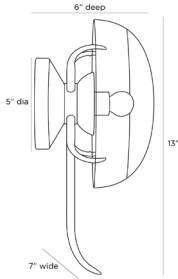

ARTERIOS

CORONA SCONCE

BARRY DIXON

GDDWC01
H: 13 IN, W: 7 IN, D: 6 IN
Gold Ombre Glass
Contract Suitable As Is

Like its ceiling mounted counterpart, this glamorous sconce is sparkling jewelry for the wall! Contemporary glam with organic sensibilities... this antique brass wall sconce casts a shadow and light effect on the wall due to the gold ombre glass. Finish will vary.

APPEARANCE

Material Glass, Steel
Finish Antique Brass
Top Coat/Sealant false

DIMENSIONS

Backplate Dia: 5.00 IN, D: 1.5 IN

WIRING

UL,EU,SA
Rating Damp
Cord 0.5 FT, Black/White, SVT
Socket 1, Type B - E12
Maximum Watt 40
Voltage 110-120 V

CERTIFICATIONS

Certifications Mexico
Australia, European Union, United Arab Emirates, United States, Canada

COMPLIANCY

UL/ETL Yes
CB Yes
RoHS true

SHIPPING

Product Weight 2 LBS
Gross Weight 1 5 LBS
Shipping Box 1 H: 11.61 IN, L: 10.43 IN, W: 16.54 IN