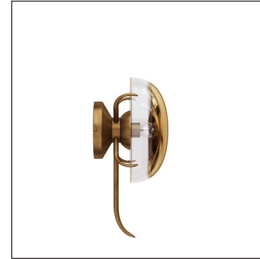

ARTERIOS

CORONA SCONCE

BARRY DIXON

GDDWC01
H: 13 IN, W: 7 IN, D: 6 IN
Gold Ombre Glass
Contract Suitable As Is

Like its ceiling mounted counterpart, this glamorous sconce is sparkling jewelry for the wall! Contemporary glam with organic sensibilities... this antique brass wall sconce casts a shadow and light effect on the wall due to the gold ombre glass. Finish will vary.

APPEARANCE

Material Glass, Steel
Finish Antique Brass
Top Coat/Sealant false

DIMENSIONS

Backplate Dia: 5.00 IN, D: 1.5 IN

WIRING

UL,EU,SA
Rating Damp
Cord 0.5 FT, Black/White, SVT
Socket 1, Type B - E12
Maximum Watt 40
Voltage 110-120 V