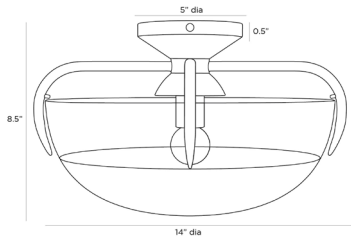

ARTERIOS

CORONA FLUSH MOUNT

BARRY DIXON

GDDFC01

H: 8.5 IN, Dia: 14.00 IN

Gold Ombre Glass

Contract Suitable As Is

Contemporary glam with organic sensibilities...this small antique brass flush mount casts a large shadow and light effect on the ceiling due to the gold ombre glass. Perfect for powder rooms and hallways, or use in an asymmetric cluster over tables and counters. Finish will vary.

APPEARANCE

Material	Glass, Steel
Finish	Antique Brass
Top Coat/Sealant	false

DIMENSIONS

Canopy	H: 0.5 IN, Dia: 5.00 IN
--------	-------------------------

WIRING

	UL,EU,SA
Rating	Damp
Cord	0.5 FT, Black/White, SVT
Socket	1, Type A - E26
Maximum Watt	60
Voltage	110-120 V

CERTIFICATIONS

Certifications	Mexico Australia, European Union, United Arab Emirates, United States, Canada
----------------	--

COMPLIANCY

UL/ETL	Yes
CB	Yes
RoHS	true

SHIPPING

Product Weight	5 LBS
Gross Weight 1	8 LBS
Shipping Box 1	H: 16.3 IN, L: 16.3 IN, W: 15.36 IN