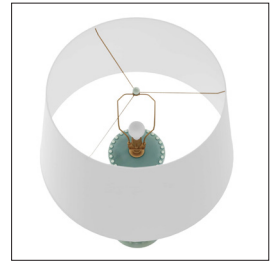

ARTERIOS

SPITZY LAMP

CELERIE KEMBLE

GCPTC01-361
 H: 30.5 IN, Dia: 20.00 IN
 Caledon Ceramic
 Contract Suitable As Is

This elegant celadon finished ceramic table lamp is accented with hand-applied soft beaded bumps. Topped with a matching ceramic finial and an off-white microfiber shade lined in matching off-white cotton for a subtle glow. Finish will vary.

APPEARANCE

Material	Ceramic, Cotton, Microfiber, Steel
Finish	Brushed Brass, Off-White
Finish Will Vary	true
Top Coat/Sealant	false
Finial Description	Matching ceramic
Finial Dimension	1" Dia

DIMENSIONS

Shade	Top: 17.00 IN, Dia: 20.00 IN, Side: 11 IN
Body	H: 19.5 IN, Dia: 10.00 IN
Neck	H: 1 IN, Dia: 1.00 IN
Foot Print	Dia: 8.00 IN
Harp	9 IN

WIRING

	3C,AE,AU,EU,SA,UK,UL
Rating	Indoor Only
Tilt Test	10 Degrees - AU
Cord	10 FT, Back of Lamp Base, Clear/Silver, SPT-2
Socket	1, Nickel, Type A - E26
Switch	3-Way Rotary, At Socket
Maximum Watt	150
Voltage	110-120 V