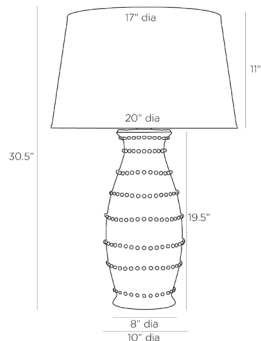

ARTERIOS

SPITZY LAMP

CELERIE KEMBLE

GCPTC01-361
 H: 30.5 IN, Dia: 20.00 IN
 Caledon Ceramic
 Contract Suitable As Is

This elegant celadon finished ceramic table lamp is accented with hand-applied soft beaded bumps. Topped with a matching ceramic finial and an off-white microfiber shade lined in matching off-white cotton for a subtle glow. Finish will vary.

APPEARANCE

Material	Ceramic, Cotton, Microfiber, Steel
Finish	Brushed Brass, Off-White
Finish Will Vary	true
Top Coat/Sealant	false
Finial Description	Matching ceramic
Finial Dimension	1" Dia

DIMENSIONS

Shade	Top: 17.00 IN, Dia: 20.00 IN, Side: 11 IN
Body	H: 19.5 IN, Dia: 10.00 IN
Neck	H: 1 IN, Dia: 1.00 IN
Foot Print	Dia: 8.00 IN
Harp	9 IN

WIRING

	3C,AE,AU,EU,SA,UK,UL
Rating	Indoor Only
Tilt Test	10 Degrees - AU
Cord	10 FT, Back of Lamp Base, Clear/Silver, SPT-2
Socket	1, Nickel, Type A - E26
Switch	3-Way Rotary, At Socket
Maximum Watt	150
Voltage	110-120 V

COMPLIANCY

UL/ETL	Yes
CB	Yes
RoHS	true

SHIPPING

Product Weight	11 LBS
Gross Weight 1	12 LBS
Gross Weight 2	3.3 LBS
Shipping Box 1	H: 26.5 IN, L: 12 IN, W: 12 IN
Shipping Box 2	H: 13 IN, L: 22 IN, W: 22 IN