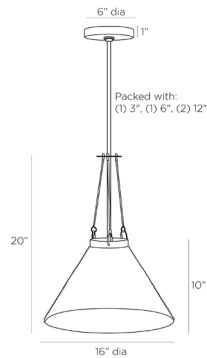

## SEdge PENDANT

CELERIE KEMBLE

GCDPI01

H: 25 IN, Dia: 16.00 IN

Natural Rattan

Contract Suitable As Is

Inspired by a tiki shade, this natural rattan is accented with vertically aligned brass structures creating a wide hovering shape. Vintage brass chains then connect the top to its base in a sturdy yet sophisticated style.

### DIMENSIONS

Pendant	H: 10 IN, Dia: 16.00 IN
Minimum Hanging Height	25 IN
Maximum Hanging Height	43 IN
Canopy	H: 1 IN, Dia: 6.00 IN