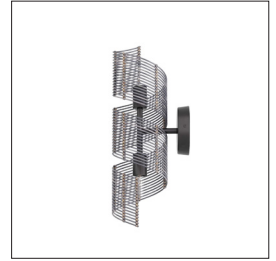

ARTERIO S

TAMARA SCNCE

DWS02
H: 18.5 IN, W: 5.5 IN, D: 7 IN
Dark Gray Stained
Contract Suitable As Is

The Tamara sconce adds a layer of texture and movement, while providing soft illumination. Crafted in a spiraling ribbon of dark gray-stained buri midrib, the wall light offers an organic modern twist. The sconce is fitted with candle holder that holds a clear tubular bulb on each end, directing light above and below. Finish will vary.

APPEARANCE

Material	Buri Midrib
Finish Will Vary	true
Top Coat/Sealant	false

DIMENSIONS

Center Of Mount From Btm	9.25 IN
Backplate	Dia: 5.00 IN, D: 1 IN
Mount	Dia: 4.50 IN

WIRING

	UL,EU,SA
Rating	Indoor Only
Cord	0.5 FT, Black/White, SVT
Socket	2, Type B - E12
Photographed Bulb	Small Clear Tubular Bulb
Maximum Watt	40
Voltage	110-120 V