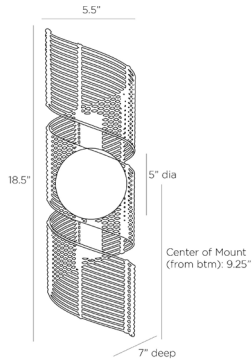

ARTERIO S

TAMARA SCNCE

DWS02
H: 18.5 IN, W: 5.5 IN, D: 7 IN
Dark Gray Stained
Contract Suitable As Is

The Tamara sconce adds a layer of texture and movement, while providing soft illumination. Crafted in a spiraling ribbon of dark gray-stained buri midrib, the wall light offers an organic modern twist. The sconce is fitted with candle holder that holds a clear tubular bulb on each end, directing light above and below. Finish will vary.

APPEARANCE

Material	Buri Midrib
Finish Will Vary	true
Top Coat/Sealant	false

DIMENSIONS

Center Of Mount From Btm	9.25 IN
Backplate	Dia: 5.00 IN, D: 1 IN
Mount	Dia: 4.50 IN

WIRING

	UL,EU,SA
Rating	Indoor Only
Cord	0.5 FT, Black/White, SVT
Socket	2, Type B - E12
Photographed Bulb	Small Clear Tubular Bulb
Maximum Watt	40
Voltage	110-120 V

CERTIFICATIONS

Certifications	Mexico Australia, European Union, United Arab Emirates, United States, Canada
----------------	--

COMPLIANCY

UL/ETL	Yes
CB	Yes
RoHS	true

SHIPPING

Product Weight	2 LBS
Gross Weight 1	2 LBS
Shipping Box 1	H: 8.1 IN, L: 7 IN, W: 20 IN