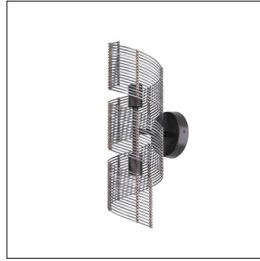

ARTERIO S

TAMARA SCNCE

DWS02
H: 18.5 IN, W: 5.5 IN, D: 7 IN
Dark Gray Stained
Contract Suitable As Is

The Tamara sconce adds a layer of texture and movement, while providing soft illumination. Crafted in a spiraling ribbon of dark gray-stained buri midrib, the wall light offers an organic modern twist. The sconce is fitted with candle holder that holds a clear tubular bulb on each end, directing light above and below. Finish will vary.

APPEARANCE

Material	Buri Midrib
Finish Will Vary	true
Top Coat/Sealant	false

DIMENSIONS

Center Of Mount From Btm	9.25 IN
Backplate	Dia: 5.00 IN, D: 1 IN
Mount	Dia: 4.50 IN

WIRING

	UL,EU,SA
Rating	Indoor Only
Cord	0.5 FT, Black/White, SVT
Socket	2, Type B - E12
Photographed Bulb	Small Clear Tubular Bulb
Maximum Watt	40
Voltage	110-120 V