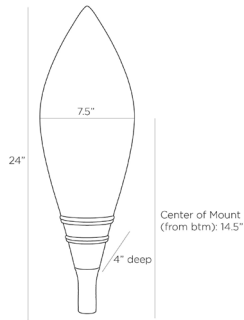

ARTERIO RS

TIDAL SCONCE

DWS01
H: 24 IN, W: 7.5 IN, D: 4 IN
Natural Rattan
Contract Suitable As Is

Our canoe-shaped Tidal sconce infuses coastal elegance and midcentury character into an interior. Created in natural rattan, the artisan wall light emits a warm, backlit glow. Finish will vary.

APPEARANCE

Material	Rattan
Finish Will Vary	true
Top Coat/Sealant	false

DIMENSIONS

Center Of Mount From Btm	14.5 IN
Backplate	Dia: 5.00 IN, D: 1 IN
Mount	Dia: 4.50 IN

WIRING

	UL,EU,SA
Rating	Indoor Only
Cord	0.5 FT, Black/White, SVT
Socket	2, Type B - E12
Photographed Bulb	Clear Straight Tip Candelabra Bulb
Maximum Watt	40
Voltage	110-120 V

CERTIFICATIONS

Certifications	Mexico Australia, European Union, United Arab Emirates, United States, Canada
----------------	--

COMPLIANCY

UL/ETL	Yes
CB	Yes
RoHS	true

SHIPPING

Product Weight	3 LBS
Gross Weight 1	3 LBS
Shipping Box 1	H: 7.8 IN, L: 5.2 IN, W: 26 IN