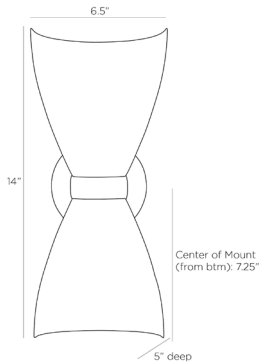

ARTERIO RS

TONI SCONCE

DWIO2
H: 14 IN, W: 6.5 IN, D: 5 IN
White Gesso
Contract Suitable As Is

Conceived in a classic midcentury silhouette, the Toni sconce subtly nods to the graceful tulip for inspiration. Designed to direct light at both ends, the hourglass wall light is created in white gesso on iron and features a cinched waist banded in ribbed bronze iron. The piece, which can be installed vertically or horizontally, is fitted with a round disc mount, also in bronze iron. Finish will vary. Damp-rated, although limited covered outdoor conditions may affect finish.

APPEARANCE

Material	Iron
Finish	Bronze
Finish Will Vary	true
Top Coat/Sealant	true

DIMENSIONS

Center Of Mount From Btm	7.25 IN
Backplate	Dia: 6.00 IN, D: 1 IN
Mount	Dia: 5.50 IN

WIRING

	UL,EU,SA
Rating	Damp
Cord	1.5 FT, Clear/Silver, SVT
Socket	2, Type B - E12
Photographed Bulb	Clear Straight Tip Candelabra Bulb
Maximum Watt	25
Voltage	110-120 V