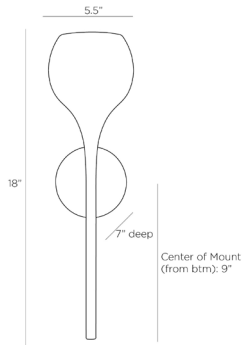

ARTERIO RS

THORPE SCONCE

DWI01
H: 18 IN, W: 5.5 IN, D: 7 IN
White Gesso
Contract Suitable As Is

The nature-referencing Thorpe sconce is both elegant and expressive. The elongated torchiere is crafted in white gesso applied to iron, in a sleek, midcentury-inspired tulip shape, which directs light upward. Finish will vary. Damp-rated, although limited covered outdoor conditions may affect finish.

APPEARANCE

Material	Iron
Finish Will Vary	true
Top Coat/Sealant	true

DIMENSIONS

Center Of Mount From Btm	9 IN
Backplate	Dia: 5.00 IN, D: 4 IN
Mount	Dia: 4.50 IN

WIRING

	UL,EU,SA
Rating	Damp
Cord	1.5 FT, Clear/Silver, SVT
Socket	1, Type A - E26
Photographed Bulb	2" Frosted Globe Bulb
Maximum Watt	40
Voltage	110-120 V

COMPLIANCY

UL/ETL	Yes
CB	Yes
RoHS	true

SHIPPING

Product Weight	2 LBS
Gross Weight 1	5 LBS
Shipping Box 1	H: 10 IN, L: 12.25 IN, W: 11 IN

CONTRACT

Contract Suitable	true
-------------------	------