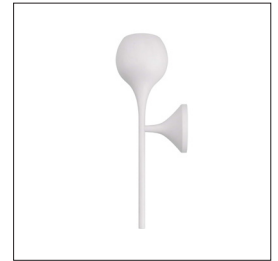

ARTERIO RS

THORPE SCONCE

DWI01
H: 18 IN, W: 5.5 IN, D: 7 IN
White Gesso
Contract Suitable As Is

The nature-referencing Thorpe sconce is both elegant and expressive. The elongated torchiere is crafted in white gesso applied to iron, in a sleek, midcentury-inspired tulip shape, which directs light upward. Finish will vary. Damp-rated, although limited covered outdoor conditions may affect finish.

APPEARANCE

Material	Iron
Finish Will Vary	true
Top Coat/Sealant	true

DIMENSIONS

Center Of Mount From Btm	9 IN
Backplate	Dia: 5.00 IN, D: 4 IN
Mount	Dia: 4.50 IN

WIRING

	UL,EU,SA
Rating	Damp
Cord	1.5 FT, Clear/Silver, SVT
Socket	1, Type A - E26
Photographed Bulb	2" Frosted Globe Bulb
Maximum Watt	40
Voltage	110-120 V