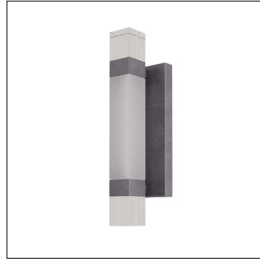

ARTERIOS

WATKINS SCONCE

DWC15
 H: 15 IN, W: 4.5 IN, D: 3.5 IN
 Clear Crystal
 Contract Suitable As Is

Our Watkins sconce bestows an element of modern glamor to an entry or hallway. The sleek wall light is created in a mix of matte and high-gloss materials, which combine to produce a geometric blocking effect. The LED fixture features a linear composition of clear and frosted crystal, with bands bronze iron. Bronze iron also forms the sconce's rectangular backplate. Damp-rated, although limited covered outdoor conditions may affect finish.

APPEARANCE

Material Crystal, Iron
 Finish English Bronze, Frosted
 Top Coat/Sealant true

DIMENSIONS

Center Of Mount From Btm 7.5 IN
 Backplate H: 10 IN, W: 4.5 IN, D: 1.5 IN
 Mount H: 9.5 IN, W: 4 IN

WIRING