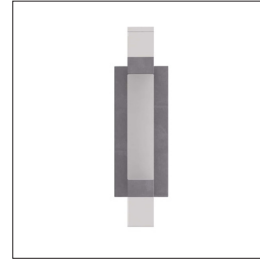

ARTERIOS

WATKINS SCONCE

DWC15
 H: 15 IN, W: 4.5 IN, D: 3.5 IN
 Clear Crystal
 Contract Suitable As Is

Our Watkins sconce bestows an element of modern glamor to an entry or hallway. The sleek wall light is created in a mix of matte and high-gloss materials, which combine to produce a geometric blocking effect. The LED fixture features a linear composition of clear and frosted crystal, with bands bronze iron. Bronze iron also forms the sconce's rectangular backplate. Damp-rated, although limited covered outdoor conditions may affect finish.

APPEARANCE

Material Crystal, Iron
 Finish English Bronze, Frosted
 Top Coat/Sealant true

DIMENSIONS

Center Of Mount From Btm 7.5 IN
 Backplate H: 10 IN, W: 4.5 IN, D: 1.5 IN
 Mount H: 9.5 IN, W: 4 IN

WIRING