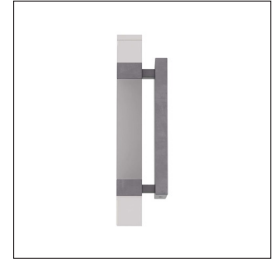

ARTERIOS

WATKINS SCONCE

DWC15
 H: 15 IN, W: 4.5 IN, D: 3.5 IN
 Clear Crystal
 Contract Suitable As Is

Our Watkins sconce bestows an element of modern glamor to an entry or hallway. The sleek wall light is created in a mix of matte and high-gloss materials, which combine to produce a geometric blocking effect. The LED fixture features a linear composition of clear and frosted crystal, with bands bronze iron. Bronze iron also forms the sconce's rectangular backplate. Damp-rated, although limited covered outdoor conditions may affect finish.

APPEARANCE

Material Crystal, Iron
 Finish English Bronze, Frosted
 Top Coat/Sealant true

DIMENSIONS

Center Of Mount From Btm 7.5 IN
 Backplate H: 10 IN, W: 4.5 IN, D: 1.5 IN
 Mount H: 9.5 IN, W: 4 IN

WIRING