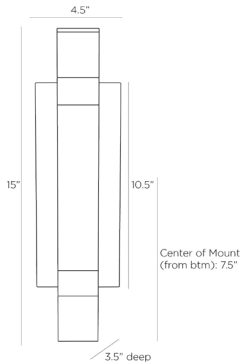

ARTERIOS

WATKINS SCONCE

DWC15
 H: 15 IN, W: 4.5 IN, D: 3.5 IN
 Clear Crystal
 Contract Suitable As Is

Our Watkins sconce bestows an element of modern glamor to an entry or hallway. The sleek wall light is created in a mix of matte and high-gloss materials, which combine to produce a geometric blocking effect. The LED fixture features a linear composition of clear and frosted crystal, with bands bronze iron. Bronze iron also forms the sconce's rectangular backplate. Damp-rated, although limited covered outdoor conditions may affect finish.

APPEARANCE

Material Crystal, Iron
 Finish English Bronze, Frosted
 Top Coat/Sealant true

DIMENSIONS

Center Of Mount From Btm 7.5 IN
 Backplate H: 10 IN, W: 4.5 IN, D: 1.5 IN
 Mount H: 9.5 IN, W: 4 IN

WIRING

CERTIFICATIONS

Certifications Mexico
 Australia, European Union, United Arab Emirates, United States, Canada

COMPLIANCY

UL/ETL Yes
 CB Yes
 RoHS true

SHIPPING

Product Weight 7 LBS
 Gross Weight 1 8.36 LBS
 Shipping Box 1 H: 19.1 IN, L: 7.1 IN, W: 7.5 IN