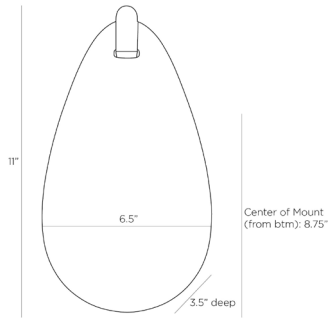

ARTERIO RS

TESSA SCONCE

DWC09
H: 11 IN, W: 6.5 IN, D: 3.5 IN
Clear Seedy

The design for the Tessa sconce recalls midcentury Murano blown-glass lighting. Clear seedy slump glass is formed into a graceful teardrop shape, imparting a feeling of movement and washing a wall with soft, elegant illumination. A rounded, antique brass steel hook pierces the glass shell, offering refined detailing. Finish will vary. Damp-rated, although limited covered outdoor conditions may affect finish.

APPEARANCE

Material	Glass, Steel
Material Type	Slump
Finish	Antique Brass
Finish Will Vary	true
Top Coat/Sealant	false

DIMENSIONS

Center Of Mount From Btm	8.75 IN
Backplate	Dia: 4.50 IN, D: 1 IN
Mount	Dia: 4.00 IN

WIRING

	UL,EU,SA
Rating	Damp
Cord	0.5 FT, Black/White, SVT
Socket	1, Type A - E26
Photographed Bulb	Clear Straight Tip Candelabra Bulb
Maximum Watt	25
Voltage	110-120 V

CERTIFICATIONS

Certifications	Mexico Australia, European Union, United Arab Emirates, United States, Canada
----------------	--

COMPLIANCY

UL/ETL	Yes
CB	Yes
RoHS	true

SHIPPING

Product Weight	3 LBS
Gross Weight 1	4 LBS
Shipping Box 1	H: 9.87 IN, L: 7.87 IN, W: 14.12 IN

ADDITIONAL INFO

Features	ADA
----------	-----

CONTRACT

Contract Suitable	false
-------------------	-------