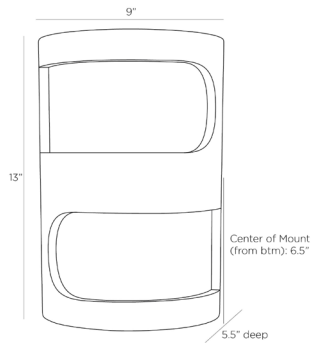

ARTERIOS

TEMIRA SCONCE

DWC02
H: 13 IN, W: 9 IN, D: 5.5 IN
Ivory
Contract Suitable As Is

With sinuous, cubist-style cutouts, our Temira sconce is modern and monochromatic. The columnar wall light is carved in ivory ricestone composite, and fitted with a sleeve of white linen to cast a diffused glow. Finish will vary. Damp-rated, although limited covered outdoor conditions may affect finish.

APPEARANCE

Material	Linen, Ricestone
Material Type	Composite
Finish	White
Finish Will Vary	true
Top Coat/Sealant	true

DIMENSIONS

Center Of Mount From Btm	6.5 IN
Backplate	H: 5 IN, W: 5 IN, D: 1 IN
Mount	H: 4.5 IN, W: 4.5 IN

WIRING

	UL,EU,SA
Rating	Damp
Cord	0.5 FT, Black/White, SVT
Socket	2, Type B - E12
Photographed Bulb	Clear Straight Tip Candelabra Bulb
Maximum Watt	60
Voltage	110-120 V

CERTIFICATIONS

	Mexico
Certifications	United States, Canada

COMPLIANCY

UL/ETL	Yes
RoHS	true

SHIPPING

Product Weight	8 LBS
Gross Weight 1	18.9 LBS
Shipping Box 1	H: 16.5 IN, L: 12 IN, W: 8.25 IN

REPLACEMENT PARTS

Replacement Part 1	DWC02SHD
--------------------	----------