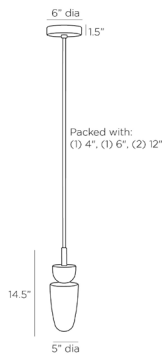

ARTERIO RS

VILKO PENDANT

DPC03
H: 20 IN, Dia: 5.00 IN
White Alabaster
Contract Suitable As Is

The Vilko pendant celebrates the beauty of natural materials and the drama of contrasting materials. The fixture is designed in a totemic composition of smoke crystal and white alabaster carved into an acorn shape. The LED pendant suspends from an iron pipe in English-bronze. Finish will vary. Damp-rated, although limited covered outdoor conditions may affect finish.

APPEARANCE

Material	Alabaster, Crystal, Iron
Finish	English Bronze, Smoke
Finish Will Vary	true
Top Coat/Sealant	true

DIMENSIONS

Pendant	H: 14.5 IN, Dia: 5.00 IN
Minimum Hanging Height	20 IN
Maximum Hanging Height	50 IN
Canopy	H: 1.5 IN, Dia: 6.00 IN

COMPLIANCY

UL/ETL	Yes
CB	Yes
RoHS	true

SHIPPING

Product Weight	10 LBS
Gross Weight 1	11.2 LBS
Shipping Box 1	H: 18.7 IN, L: 11.7 IN, W: 9.1 IN

REPLACEMENT PARTS

Replacement Part 1	PIPE-514
Replacement Part 1 Dim	(1) 4", (1) 6", (1) 12"
Replacement Part 2	DPC03SHD