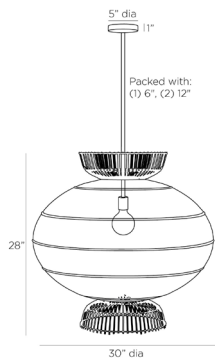

ARTERIOS

VANORA PENDANT

DMS07
H: 30.5 IN, Dia: 30.00 IN
Natural Buri Midrib
Contract Suitable As Is

Our handmade Vanora pendant draws design inspiration from traditional Japanese lanterns, reimagined in natural buri midrib. The gourd-shaped fixture features bowl shapes that mimic each other on the top and bottom. An iron pipe suspension with an antique brass finish completes the pendant. Finish will vary.

APPEARANCE

Material	Buri Midrib, Iron
Finish	Antique Brass
Finish Will Vary	true
Top Coat/Sealant	false

DIMENSIONS

Pendant	H: 28 IN, Dia: 30.00 IN
Minimum Hanging Height	30.5 IN
Maximum Hanging Height	58.5 IN
Canopy	H: 1.1 IN, Dia: 5.00 IN

WIRING

Rating	UL,EU,SA
Cord	Indoor Only
Socket	10 FT, Black/White, SVT
Socket	1, Type A - E26
Photographed Bulb	5" Frosted Globe Bulb
Maximum Watt	60
Voltage	110-120 V

CERTIFICATIONS

Certifications	Mexico Australia, European Union, United Arab Emirates, United States, Canada
----------------	--

REPLACEMENT PARTS

Replacement Part 1	PIPE-584
Replacement Part 1 Dim	(1) 6", (1) 12"
Replacement Part 2	CANOPY-650
Replacement Part 2 Dim	1" x 5"

CONTRACT

Contract Suitable	true
-------------------	------