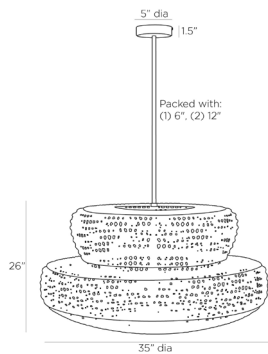

ARTERIOS

TANYA CHANDELIER

DMS03
H: 26 IN, Dia: 35.00 IN
Natural Rattan
Contract Suitable As Is

Inspired by woven fisherman's baskets, the texture-rich Tanya chandelier is crafted with layered woven shapes in dark, natural rattan. Its loose weave allows light to flow through, casting beautiful patterns and shadows. The artisanal accent is designed with a rich, contrasting bronzed steel pipe suspension. Finish will vary.

APPEARANCE

Material	Rattan, Steel
Finish	Bronze
Finish Will Vary	true
Top Coat/Sealant	false

DIMENSIONS

Chandelier	H: 18 IN, Dia: 35.00 IN
Minimum Hanging Height	26 IN
Maximum Hanging Height	40 IN
Canopy	H: 1.5 IN, Dia: 5.00 IN

WIRING

	UL,EU,SA
Rating	Indoor Only
Cord	10 FT, Clear/Silver, SVT
Socket	3, Type A - E26
Photographed Bulb	3" Clear Globe Bulb
Maximum Watt	60
Voltage	110-120 V

CERTIFICATIONS

Certifications	Mexico Australia, European Union, United Arab Emirates, United States, Canada
----------------	--

COMPLIANCY

UL/ETL	Yes
CB	Yes
RoHS	true

SHIPPING

Shipping Requirements	TruckShip
Product Weight	14 LBS
Gross Weight 1	29 LBS
Shipping Box 1	H: 34 IN, L: 34 IN, W: 32 IN

ADDITIONAL INFO

Features	Sustainable
----------	-------------