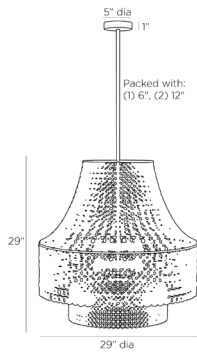

ARTERIOS

HANNIE CHANDELIER

DMS02
H: 33 IN, Dia: 29.00 IN
Gray Wash
Contract Suitable As Is

Its oversized scale makes the Hannie chandelier the ultimate statement piece. A beaded, gray wash beechwood empire silhouette lays the foundation for creative detailing, including hand-carved circular beads that layer to diffuse light throughout a space. The textural piece suspends from an antique brass iron pipe. Finish will vary.

APPEARANCE

Material	Beechwood, Iron
Finish	Antique Brass
Finish Will Vary	true
Top Coat/Sealant	true

DIMENSIONS

Chandelier	H: 29 IN, Dia: 29.00 IN
Minimum Hanging Height	33 IN
Maximum Hanging Height	63 IN
Canopy	H: 1 IN, Dia: 5.00 IN

WIRING

	UL,EU,SA
Rating	Indoor Only
Cord	10 FT, Clear/Silver, SVT
Socket	8, Type B - E12
Photographed Bulb	2" Clear Globe Bulb
Maximum Watt	40
Voltage	110-120 V

CERTIFICATIONS

Certifications	Mexico Australia, European Union, United Arab Emirates, United States, Canada
----------------	--

REPLACEMENT PARTS

Replacement Part 1	PIPE-582
Replacement Part 1 Dim	(1) 6", (1) 12"
Replacement Part 2	CANOPY-646
Replacement Part 2 Dim	1" x 5"

CONTRACT

Contract Suitable	true
-------------------	------