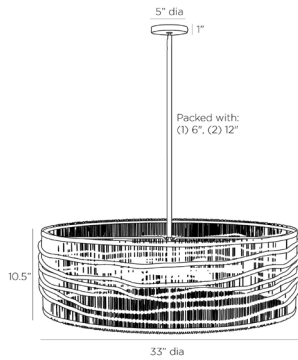

## MILA CHANDELIER

DMS01  
H: 14.5 IN, Dia: 33.00 IN  
Natural Coconut  
Contract Suitable As Is

Brimming with casual elegance, the Mila is fashioned in a drum shade crafted of natural coco midrib and decorated with strands of natural wood beads that organically encircle the shade. The artisanal chandelier suspends from a pipe and canopy in antique brass steel. Finish will vary.

### DIMENSIONS

Chandelier	H: 10.5 IN, Dia: 33.00 IN
Minimum Hanging Height	14.5 IN
Maximum Hanging Height	44.5 IN
Canopy	H: 1 IN, Dia: 5.00 IN