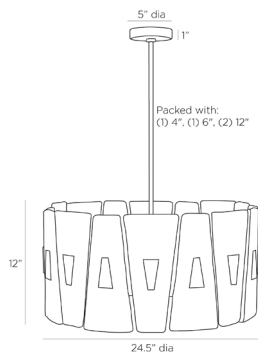

ARTERIOS

TUSCANY CHANDELIER

DMC08
 H: 19 IN, Dia: 24.50 IN
 Smoke Luster
 Contract Suitable As Is

Imposing and elegant, the Tuscany chandelier is constructed in a triangular geometry of abstract glass shield shapes. The smoky, lustrous slump glass is fixed to drum-style framework in antique-brass iron. The result is a composition resembling a jewelry bangle. Each textured glass plate is ornamented with antique brass iron that mimics the shape of the glass. The fixture is fitted with a suspension pipe, also in antique brass iron. Damp-rated, although limited covered outdoor conditions may affect finish.

APPEARANCE

Material	Glass, Iron
Material Type	Slump
Finish	Antique Brass
Top Coat/Sealant	false

DIMENSIONS

Chandelier	H: 12 IN, Dia: 24.50 IN
Minimum Hanging Height	19 IN
Maximum Hanging Height	41 IN
Canopy	H: 1 IN, Dia: 5.00 IN

WIRING

	UL,EU,SA
Rating	Damp
Cord	7 FT, Clear/Silver, SVT
Socket	6, Type B - E12
Photographed Bulb	Clear Straight Tip Candelabra Bulb
Maximum Watt	60
Voltage	110-120 V

CERTIFICATIONS

Certifications	Mexico Australia, European Union, United Arab Emirates, United States, Canada
----------------	--