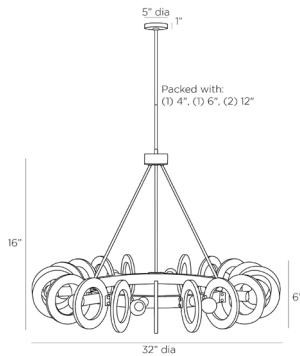

ARTERIOS

TRINA CHANDELIER

DMC06
H: 21 IN, Dia: 32.00 IN
Clear Seedy
Contract Suitable As Is

Dynamic and inspired, the Trina chandelier infuses bold style into any room. With a design resembling a jewelry bangle, the playful pendant is fashioned with hoops of clear seedy glass and exposed bulbs that surround a circular framework of antique brass iron, creating rhythm and repetition. Finish will vary. Damp-rated, although limited covered outdoor conditions may affect finish.

APPEARANCE

Material	Glass, Iron
Finish	Antique Brass
Finish Will Vary	true
Top Coat/Sealant	false

DIMENSIONS

Chandelier	H: 16 IN, Dia: 32.00 IN
Minimum Hanging Height	21 IN
Maximum Hanging Height	51 IN
Canopy	H: 1 IN, Dia: 5.00 IN

WIRING

	UL,EU,SA
Rating	Damp
Cord	7 FT, Black/White, SVT
Socket	10, Type B - E12
Photographed Bulb	2" Clear Globe Bulb
Maximum Watt	60
Voltage	110-120 V

CERTIFICATIONS

Certifications	Mexico Australia, European Union, United Arab Emirates, United States, Canada
----------------	--

COMPLIANCY

UL/ETL	Yes
CB	Yes
RoHS	true

SHIPPING

Product Weight	24 LBS
Gross Weight 1	32.5 LBS
Shipping Box 1	H: 27.6 IN, L: 27.6 IN, W: 10.8 IN

REPLACEMENT PARTS

Replacement Part 1	PIPE-513
Replacement Part 1 Dim	(1) 4", (1) 6", (1) 12"
Replacement Part 2	CANOPY-553
Replacement Part 2 Dim	1" x 5"